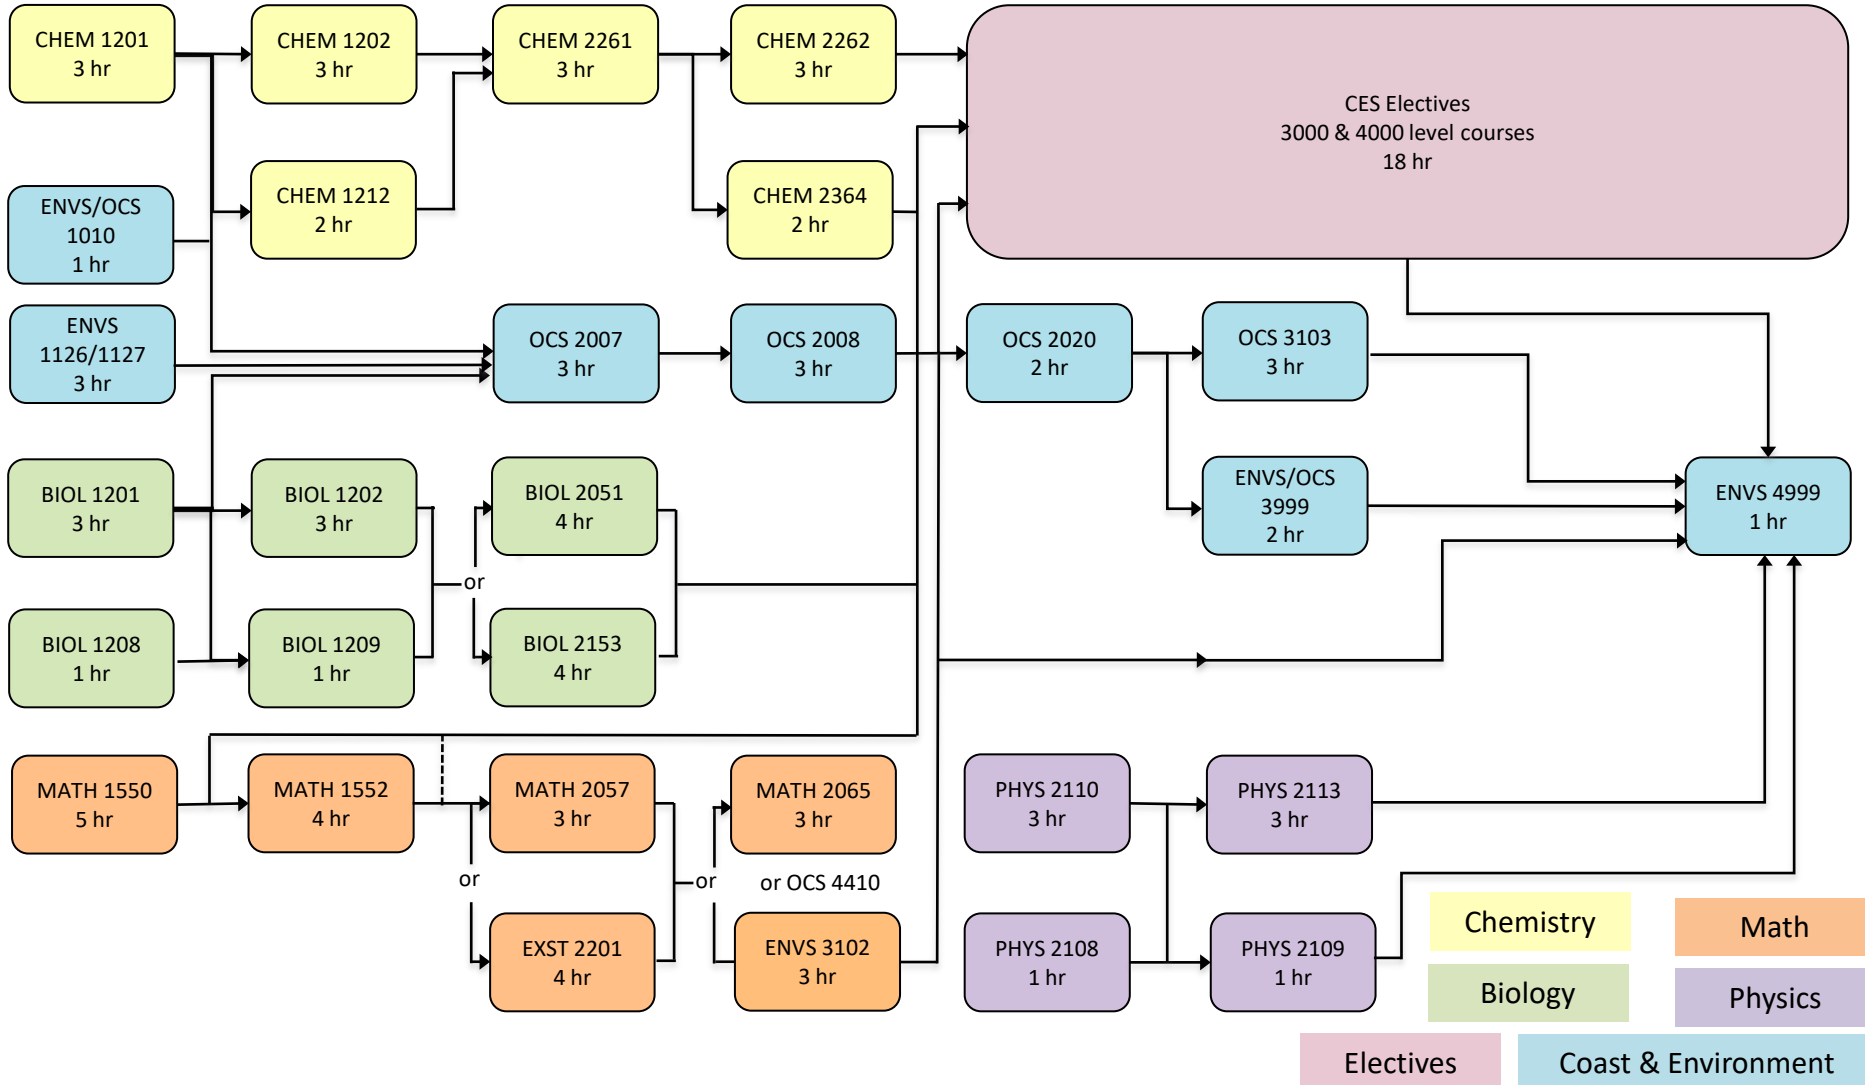

TOTAL HOURS = 120

CES ESR Concentration

2021-2022

FALL

SPRING

FALL

SPRING

FALL

SPRING

FALL

SPRING

1

2

3

4

5

6

7

8

CES Electives
3000 & 4000 level courses
18 hr

 Chemistry	 Math
 Biology	 Physics
 Electives	 Coast & Environment